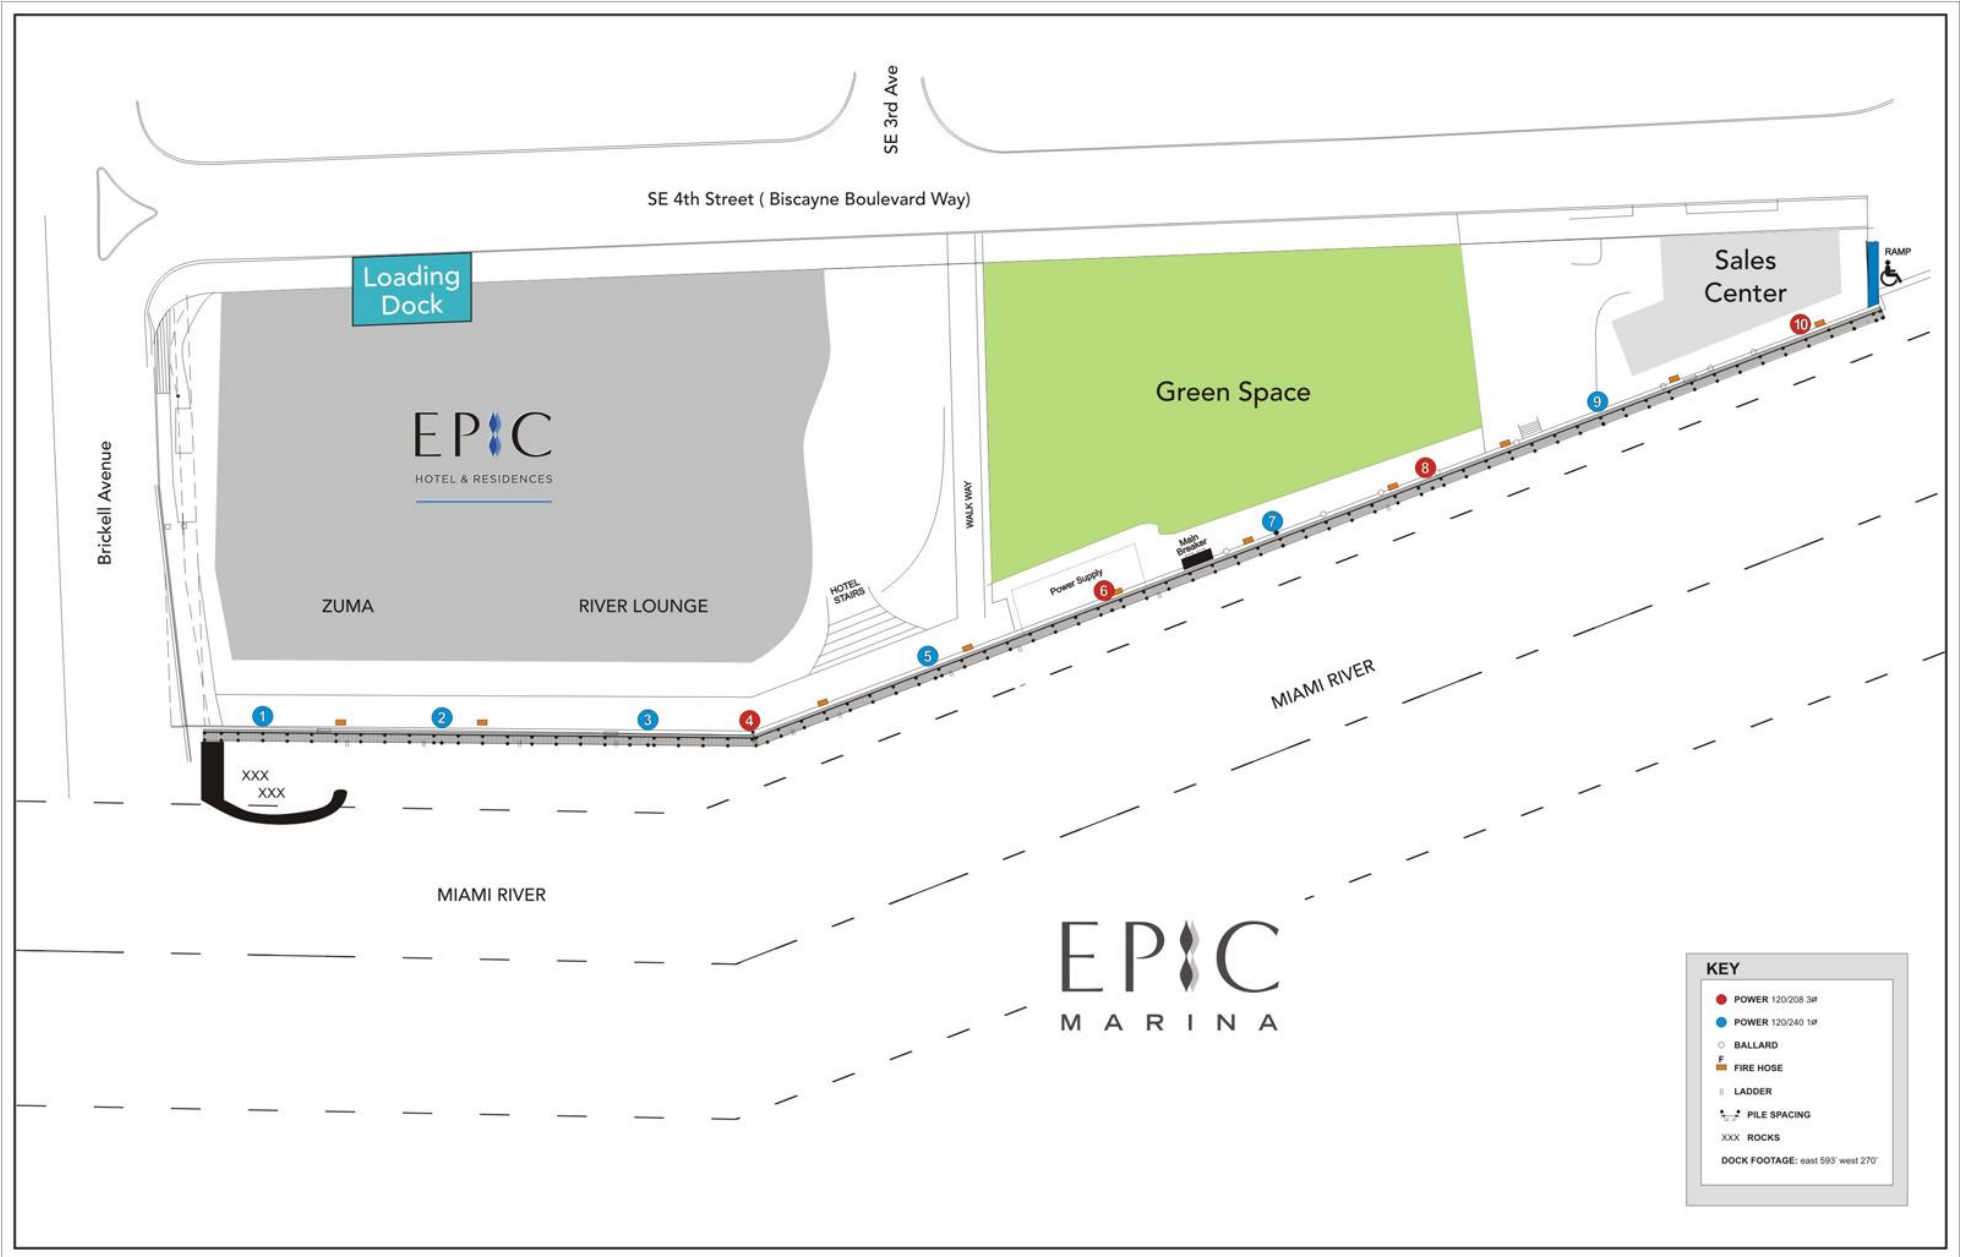

EPIC

MARINA

KEY	
●	POWER 120/208 3Ø
●	POWER 120/240 1Ø
○	BALLARD
■	FIRE HOSE
	LADDER
- - -	PILE SPACING
XXX	ROCKS
DOCK FOOTAGE: east 593' west 270'	